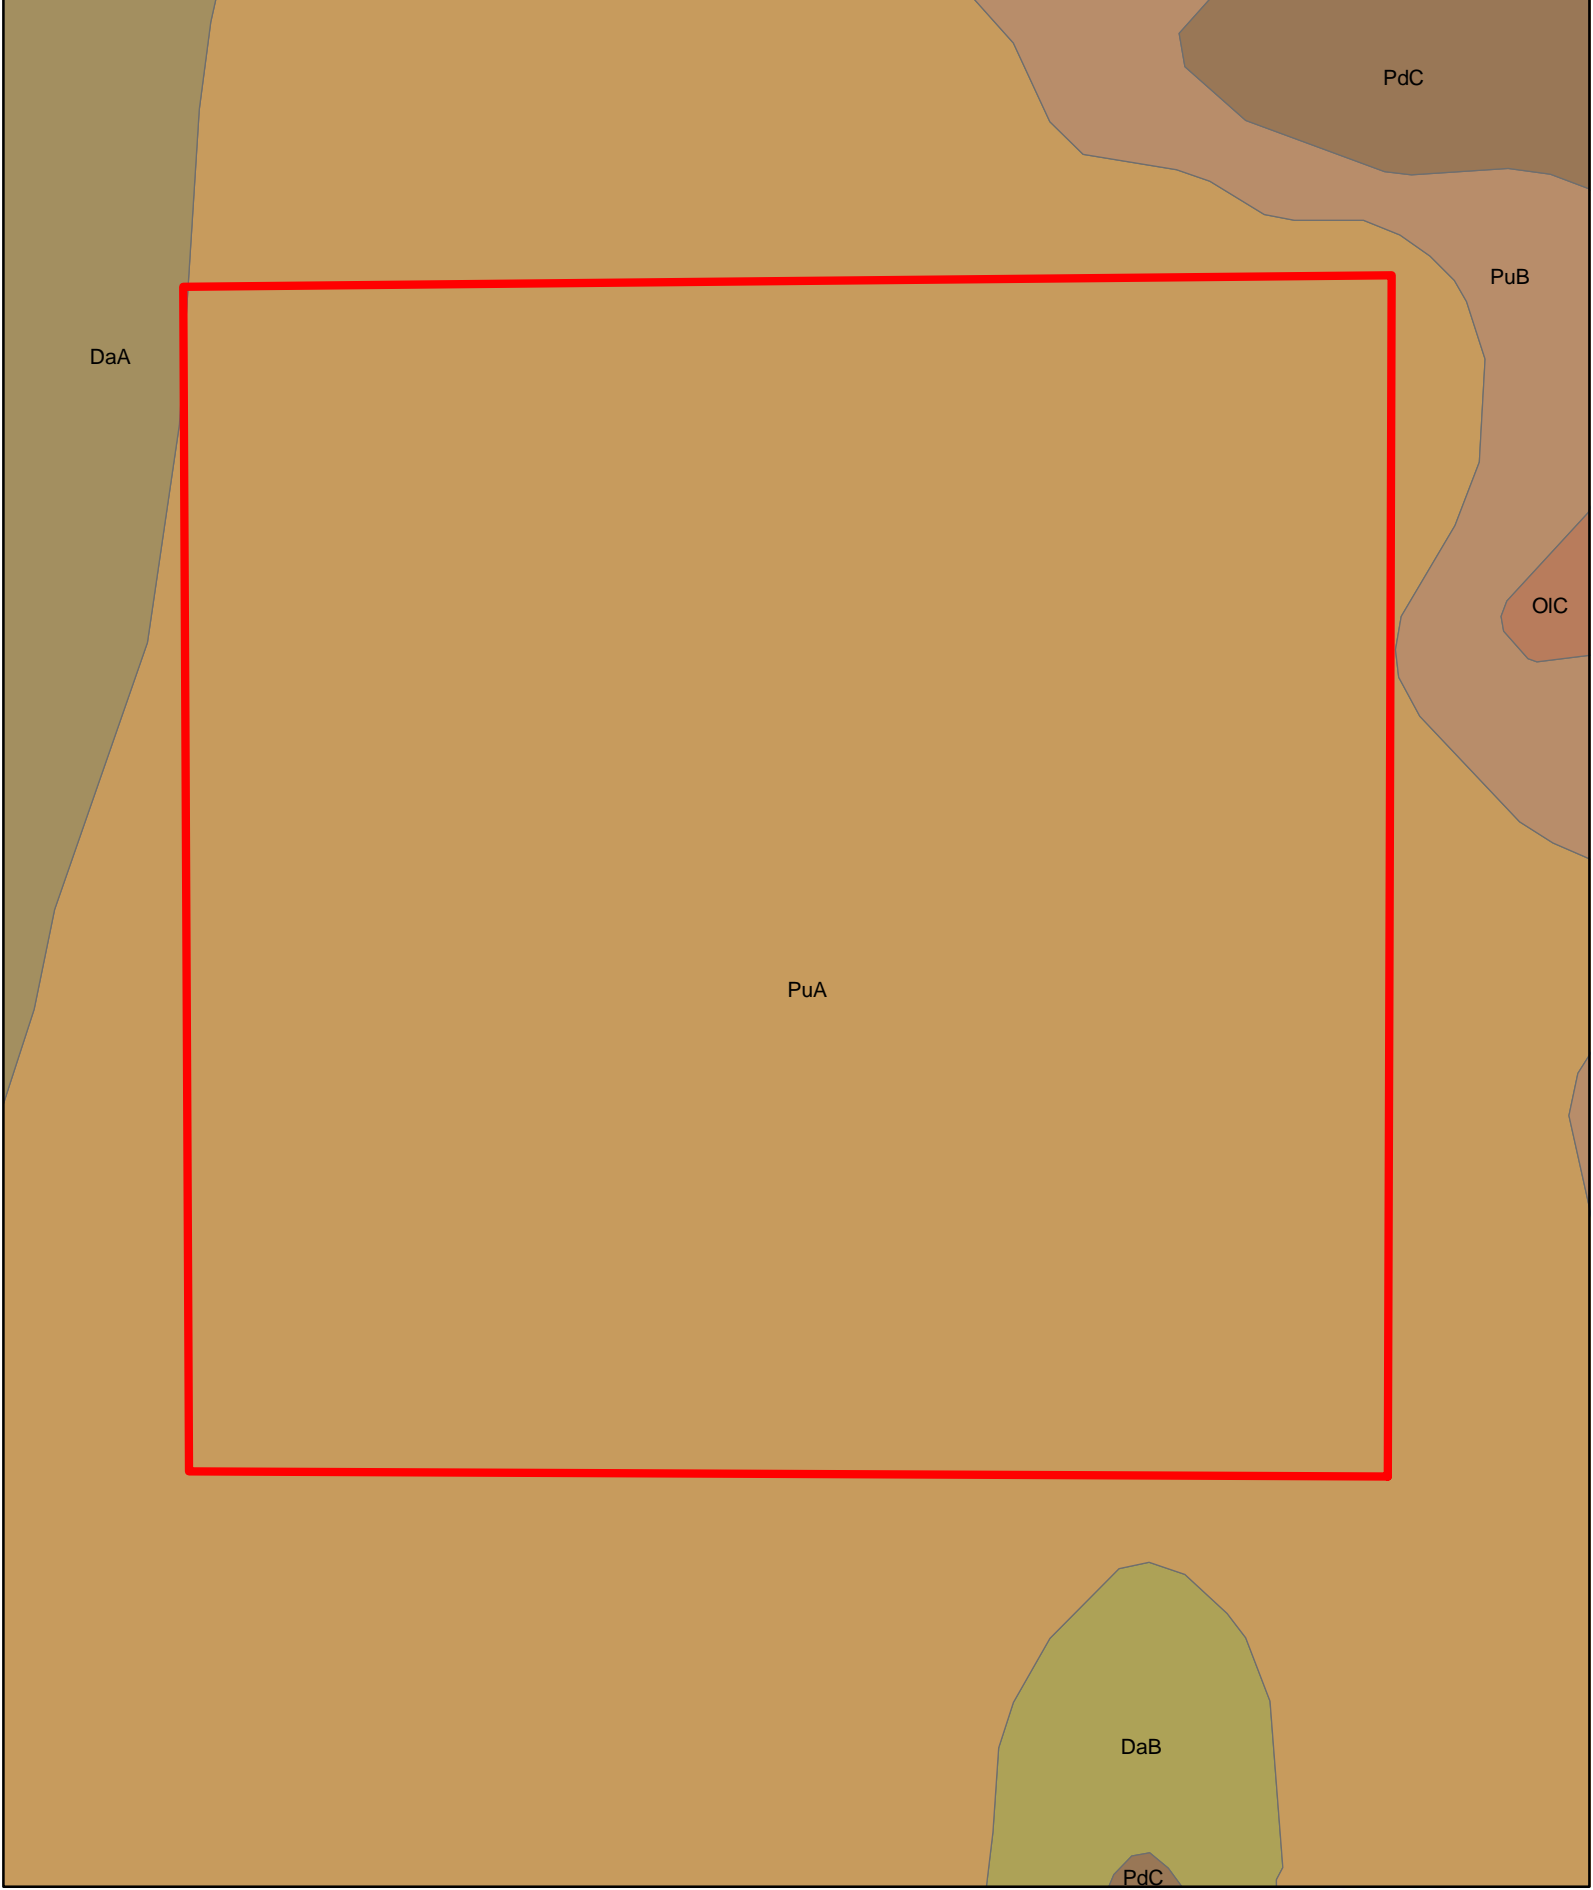

Lipscomb_55
Aerial_Map

Clift Land Brokers

0 0.0475 0.095 Miles

© 2020 Microsoft Corporation © 2020 Maxar ©CNES (2020) Distribution Airbus DS

Lipscomb_55
Rds_Map

0 1 2 Miles

Lipscomb_55
Soils_Map

The logo for Clift Land Brokers features a stylized red rock formation with a yellow sun and rays above it. Below the logo is a scale bar with markings at 0, 0.0475, and 0.095 Miles. To the right of the scale bar is a north arrow pointing upwards, labeled with "N".