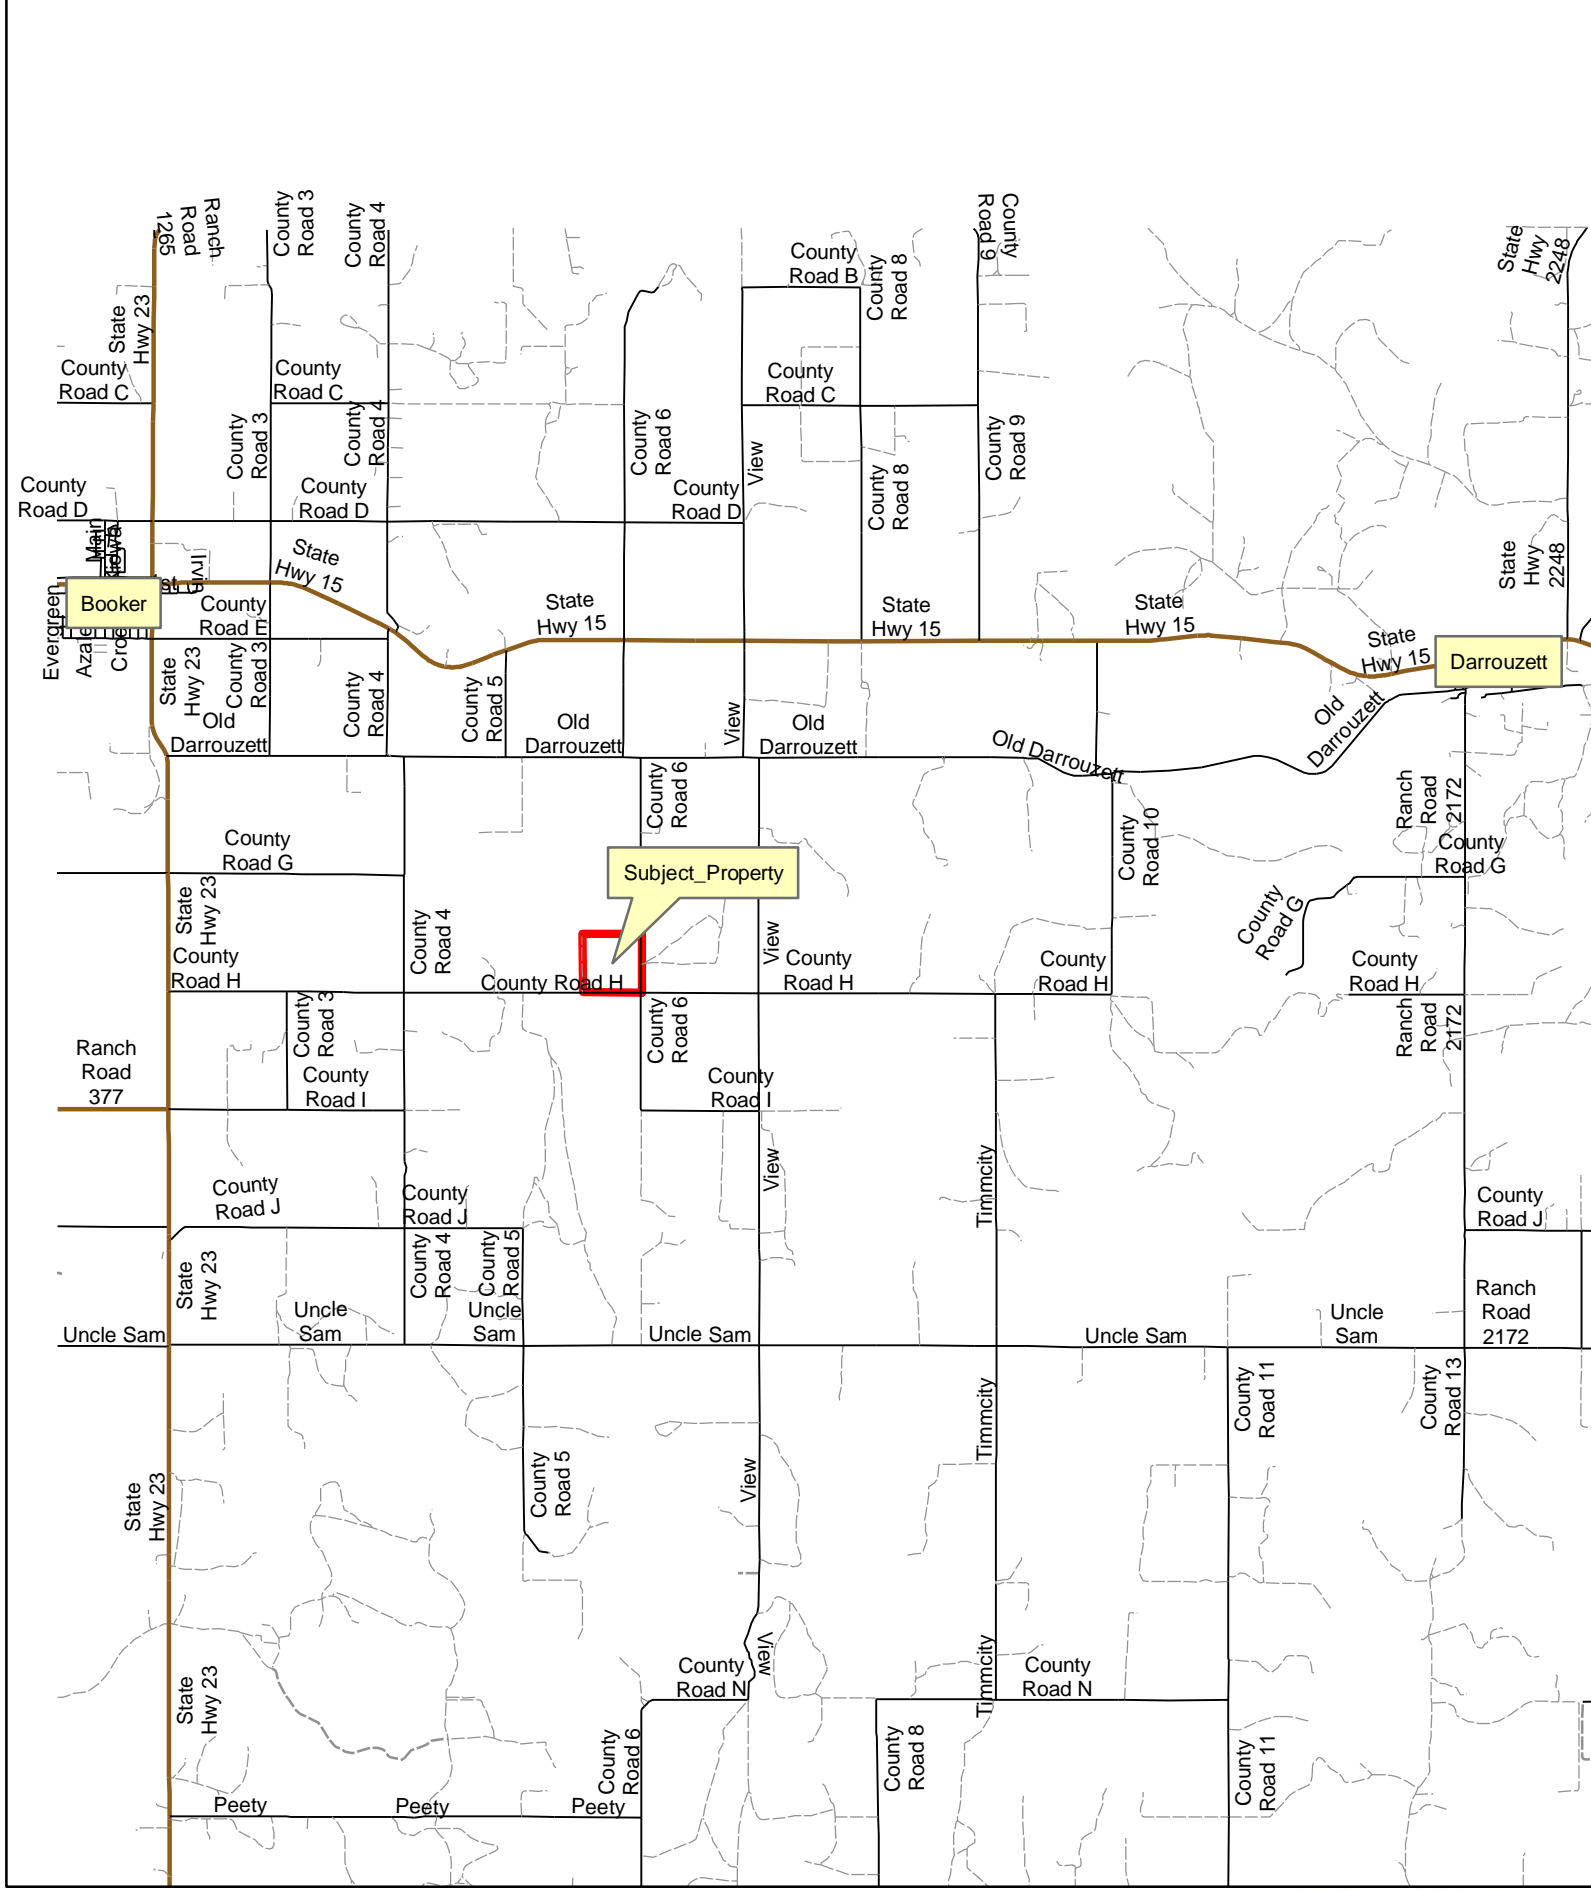

Lipscomb_55
Aerial_Map

Clift Land Brokers

0 0.0475 0.095 Miles

© 2020 Microsoft Corporation © 2020 Maxar ©CNES (2020) Distribution Airbus DS

Lipscomb_55
Rds_Map

0 1 2 Miles

Lipscomb_55
Soils_Map

The logo for Clift Land Brokers features a stylized red rock formation with a yellow sun and rays above it. Below the logo is a scale bar with markings at 0, 0.0475, and 0.095 Miles. To the right of the scale bar is a north arrow pointing upwards, labeled with "N".